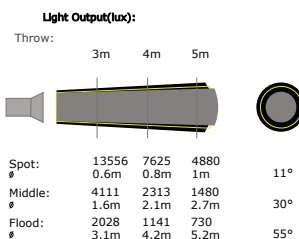

Tungsten Light

DTW-150W Fresnel Spot Light(Blue And White)

Dimensions	Power	Weight	Lens Size	Barndoor	Color Temperature
165x80x126mm	50W	1.50Kg	50mm	4-leaf	3200°K

DTW-300W/500W Fresnel Spot Light(Blue And White)

Dimensions	Power	Weight	Lens Size	Barndoor	Color Temperature
190x155x160mm	300W&500W	3.50Kg	80mm	4-leaf	3200°K

DTW-650W Fresnel Spot Light(Blue And White)

Dimensions	Power	Weight	Lens Size	Barndoor	Color Temperature
210x180x200mm	650W	4.50Kg	112mm	4-leaf	3200°K

DTW-1000W Fresnel Spot Light(Blue And White)

Dimensions	Power	Weight	Lens Size	Barndoor	Color Temperature
230x210x230mm	1000W	9.00Kg	130mm	4-leaf	3200°K

DTW-2000W Fresnel Spot Light(Blue And White)

Dimensions	Power	Weight	Lens Size	Barndoor	Color Temperature
320x250x300mm	2000W	11.00Kg	175mm	4-leaf	3200°K

DTW-5000W Fresnel Spot Light(Blue And White)

Dimensions	Power	Weight	Lens Size	Barndoor	Color Temperature
620x530x530mm	5000W	18.50Kg	250mm	4-leaf	3200°K

For DTW-300/500W,DTW-650W,DTW-1000W,DTW-2000W,DTW-5000W, 3 Functions Pole Operated Models Are Optional: Pan, Tilt, And Focus.