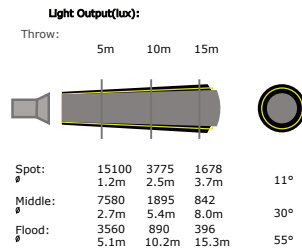

Tungsten Light

DTW-150W Fresnel Spot Light(Blue And White)

Dimensions	Power	Weight	Lens Size	Barndoor	Color Temperature
165x80x126mm	50W	1.50Kg	50mm	4-leaf	3200°K

DTW-300W/500W Fresnel Spot Light(Blue And White)

Dimensions	Power	Weight	Lens Size	Barndoor	Color Temperature
190x155x160mm	300W&500W	3.50Kg	80mm	4-leaf	3200°K

DTW-650W Fresnel Spot Light(Blue And White)

Dimensions	Power	Weight	Lens Size	Barndoor	Color Temperature
210x180x200mm	650W	4.50Kg	112mm	4-leaf	3200°K

DTW-1000W Fresnel Spot Light(Blue And White)

Dimensions	Power	Weight	Lens Size	Barndoor	Color Temperature
230x210x230mm	1000W	9.00Kg	130mm	4-leaf	3200°K

DTW-2000W Fresnel Spot Light(Blue And White)

Dimensions	Power	Weight	Lens Size	Barndoor	Color Temperature
320x250x300mm	2000W	11.00Kg	175mm	4-leaf	3200°K

DTW-5000W Fresnel Spot Light(Blue And White)

Dimensions	Power	Weight	Lens Size	Barndoor	Color Temperature
620x530x530mm	5000W	18.50Kg	250mm	4-leaf	3200°K

For DTW-300/500W,DTW-650W,DTW-1000W,DTW-2000W,DTW-5000W, 3 Functions Pole Operated Models Are Optional: Pan, Tilt, And Focus.