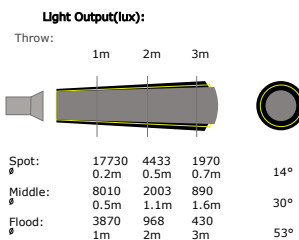

Tungsten Light

DTW-150W Fresnel Spot Light(Blue And White)

Dimensions	Power	Weight	Lens Size	Barndoor	Color Temperature
165x80x126mm	50W	1.50Kg	50mm	4-leaf	3200°K

DTW-300W/500W Fresnel Spot Light(Blue And White)

Dimensions	Power	Weight	Lens Size	Barndoor	Color Temperature
190x155x160mm	300W&500W	3.50Kg	80mm	4-leaf	3200°K

DTW-650W Fresnel Spot Light(Blue And White)

Dimensions	Power	Weight	Lens Size	Barndoor	Color Temperature
210x180x200mm	650W	4.50Kg	112mm	4-leaf	3200°K

DTW-1000W Fresnel Spot Light(Blue And White)

Dimensions	Power	Weight	Lens Size	Barndoor	Color Temperature
230x210x230mm	1000W	9.00Kg	130mm	4-leaf	3200°K

DTW-2000W Fresnel Spot Light(Blue And White)

Dimensions	Power	Weight	Lens Size	Barndoor	Color Temperature
320x250x300mm	2000W	11.00Kg	175mm	4-leaf	3200°K

DTW-5000W Fresnel Spot Light(Blue And White)

Dimensions	Power	Weight	Lens Size	Barndoor	Color Temperature
620x530x530mm	5000W	18.50Kg	250mm	4-leaf	3200°K

For DTW-300/500W,DTW-650W,DTW-1000W,DTW-2000W,DTW-5000W, 3 Functions Pole Operated Models Are Optional: Pan, Tilt, And Focus.