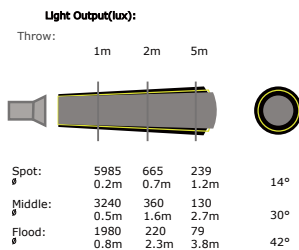

Tungsten Light

DTW-150W Fresnel Spot Light(Blue And White)

Dimensions	Power	Weight	Lens Size	Barndoor	Color Temperature
165x80x126mm	50W	1.50Kg	50mm	4-leaf	3200°K

DTW-300W/500W Fresnel Spot Light(Blue And White)

Dimensions	Power	Weight	Lens Size	Barndoor	Color Temperature
190x155x160mm	300W&500W	3.50Kg	80mm	4-leaf	3200°K

DTW-650W Fresnel Spot Light(Blue And White)

Dimensions	Power	Weight	Lens Size	Barndoor	Color Temperature
210x180x200mm	650W	4.50Kg	112mm	4-leaf	3200°K

DTW-1000W Fresnel Spot Light(Blue And White)

Dimensions	Power	Weight	Lens Size	Barndoor	Color Temperature
230x210x230mm	1000W	9.00Kg	130mm	4-leaf	3200°K

DTW-2000W Fresnel Spot Light(Blue And White)

Dimensions	Power	Weight	Lens Size	Barndoor	Color Temperature
320x250x300mm	2000W	11.00Kg	175mm	4-leaf	3200°K

DTW-5000W Fresnel Spot Light(Blue And White)

Dimensions	Power	Weight	Lens Size	Barndoor	Color Temperature
620x530x530mm	5000W	18.50Kg	250mm	4-leaf	3200°K

For DTW-300/500W,DTW-650W,DTW-1000W,DTW-2000W,DTW-5000W, 3 Functions Pole Operated Models Are Optional: Pan, Tilt, And Focus.