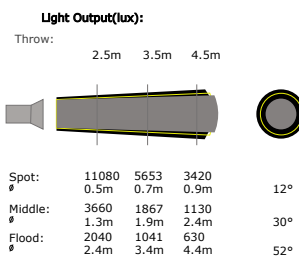

Tungsten Light

DTW-150W Fresnel Spot Light(Blue And White)

Dimensions	Power	Weight	Lens Size	Barndoor	Color Temperature
165x80x126mm	50W	1.50Kg	50mm	4-leaf	3200°K

DTW-300W/500W Fresnel Spot Light(Blue And White)

Dimensions	Power	Weight	Lens Size	Barndoor	Color Temperature
190x155x160mm	300W&500W	3.50Kg	80mm	4-leaf	3200°K

DTW-650W Fresnel Spot Light(Blue And White)

Dimensions	Power	Weight	Lens Size	Barndoor	Color Temperature
210x180x200mm	650W	4.50Kg	112mm	4-leaf	3200°K

DTW-1000W Fresnel Spot Light(Blue And White)

Dimensions	Power	Weight	Lens Size	Barndoor	Color Temperature
230x210x230mm	1000W	9.00Kg	130mm	4-leaf	3200°K

DTW-2000W Fresnel Spot Light(Blue And White)

Dimensions	Power	Weight	Lens Size	Barndoor	Color Temperature
320x250x300mm	2000W	11.00Kg	175mm	4-leaf	3200°K

DTW-5000W Fresnel Spot Light(Blue And White)

Dimensions	Power	Weight	Lens Size	Barndoor	Color Temperature
620x530x530mm	5000W	18.50Kg	250mm	4-leaf	3200°K

For DTW-300/500W,DTW-650W,DTW-1000W,DTW-2000W,DTW-5000W, 3 Functions Pole Operated Models Are Optional: Pan, Tilt, And Focus.