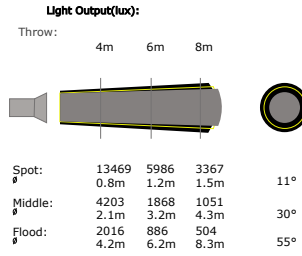

Tungsten Light

DTW-150W Fresnel Spot Light(Blue And White)

Dimensions	Power	Weight	Lens Size	Barndoor	Color Temperature
165x80x126mm	50W	1.50Kg	50mm	4-leaf	3200°K

DTW-300W/500W Fresnel Spot Light(Blue And White)

Dimensions	Power	Weight	Lens Size	Barndoor	Color Temperature
190x155x160mm	300W&500W	3.50Kg	80mm	4-leaf	3200°K

DTW-650W Fresnel Spot Light(Blue And White)

Dimensions	Power	Weight	Lens Size	Barndoor	Color Temperature
210x180x200mm	650W	4.50Kg	112mm	4-leaf	3200°K

DTW-1000W Fresnel Spot Light(Blue And White)

Dimensions	Power	Weight	Lens Size	Barndoor	Color Temperature
230x210x230mm	1000W	9.00Kg	130mm	4-leaf	3200°K

DTW-2000W Fresnel Spot Light(Blue And White)

Dimensions	Power	Weight	Lens Size	Barndoor	Color Temperature
320x250x300mm	2000W	11.00Kg	175mm	4-leaf	3200°K

DTW-5000W Fresnel Spot Light(Blue And White)

Dimensions	Power	Weight	Lens Size	Barndoor	Color Temperature
620x530x530mm	5000W	18.50Kg	250mm	4-leaf	3200°K

For DTW-300/500W,DTW-650W,DTW-1000W,DTW-2000W,DTW-5000W, 3 Functions Pole Operated Models Are Optional: Pan, Tilt, And Focus.