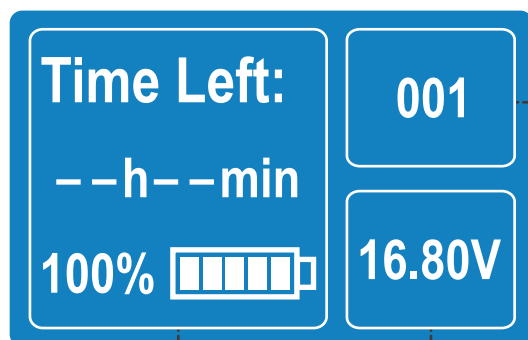

DD-95S/A 95Wh

Voltage: 14.8V
Capacity: 95Wh/6.6Ah
Max Output Power: 70W
Max Output Current: 6A
Over Current Protection: 9A
Mount Type: V-Mount/Gold Mount
Operation Temperature: -30°C~+50°C
Net Weight: Approx 0.85Kg(V-Mount)
Approx 0.87Kg(Gold Mount)
Dimension: 130x90x59mm(V-Mount)
130x90x67mm(Gold Mount)

DD-130S/A 130Wh

Voltage: 14.8V
Capacity: 130Wh/8.7Ah
Max Output Power: 100W
Max Output Current: 8A
Over Current Protection: 10A
Mount Type: V-Mount/Gold Mount
Operation Temperature: -30°C~+50°C
Net Weight: Approx 0.85Kg(V-Mount)
Approx 0.87Kg(Gold Mount)
Dimension: 130x90x59mm(V-Mount)
130x90x67mm(Gold Mount)

DD-155S/A 155Wh

Voltage: 14.8V
Capacity: 155Wh/10.5Ah
Max Output Power: 150W
Max Output Current: 12A
Over Current Protection: 15A
Mount Type: V-Mount/Gold Mount
Operation Temperature: -30°C~+50°C
Net Weight: Approx 0.85Kg(V-Mount)
Approx 0.87Kg(Gold Mount)
Dimension: 130x90x59mm(V-Mount)
130x90x67mm(Gold Mount)

DD-200S/A 200Wh

Voltage: 14.8V
Capacity: 200Wh/14Ah
Max Output Power: 220W
Max Output Current: 18A
Over Current Protection: 20A
Mount Type: V-Mount/Gold Mount
Operation Temperature: -30°C~+50°C
Net Weight: Approx 1.05Kg(V-Mount)
Approx 1.07Kg(Gold Mount)
Dimension: 130x90x75mm(V-Mount)
130x90x83mm(Gold Mount)